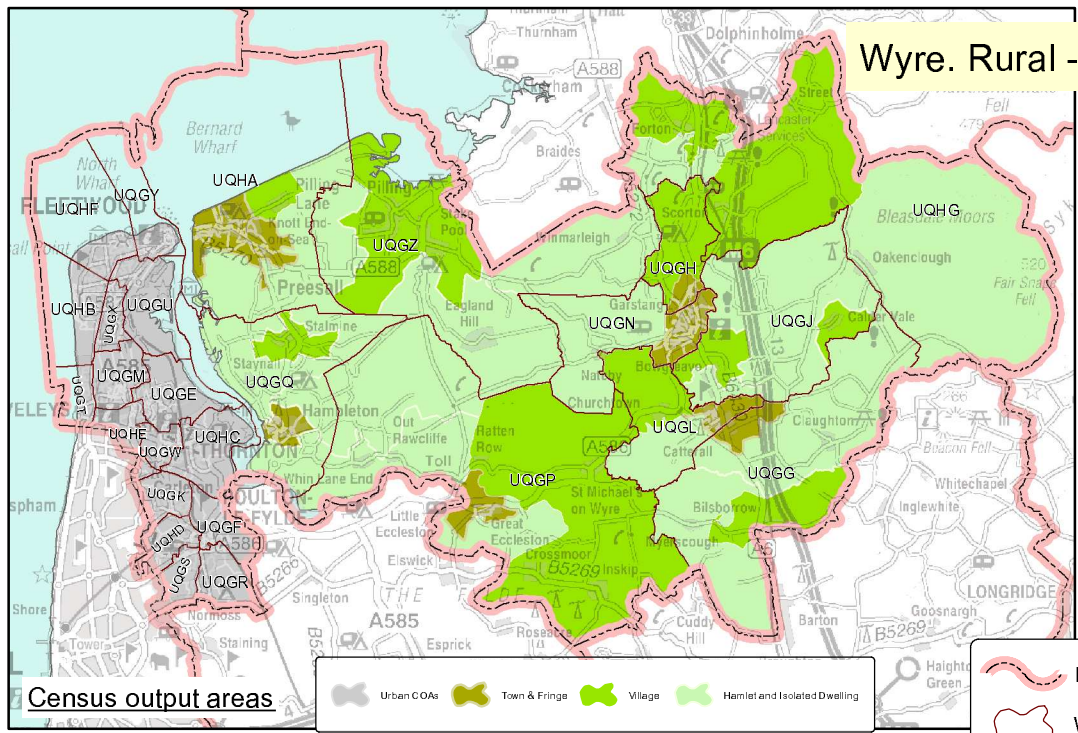

Wyre. Rural - Urban definitions - 4 geographies

District boundaries

Ward boundaries

Urban

Town and Fringe

Village, Hamlet & Isolated Dwellings