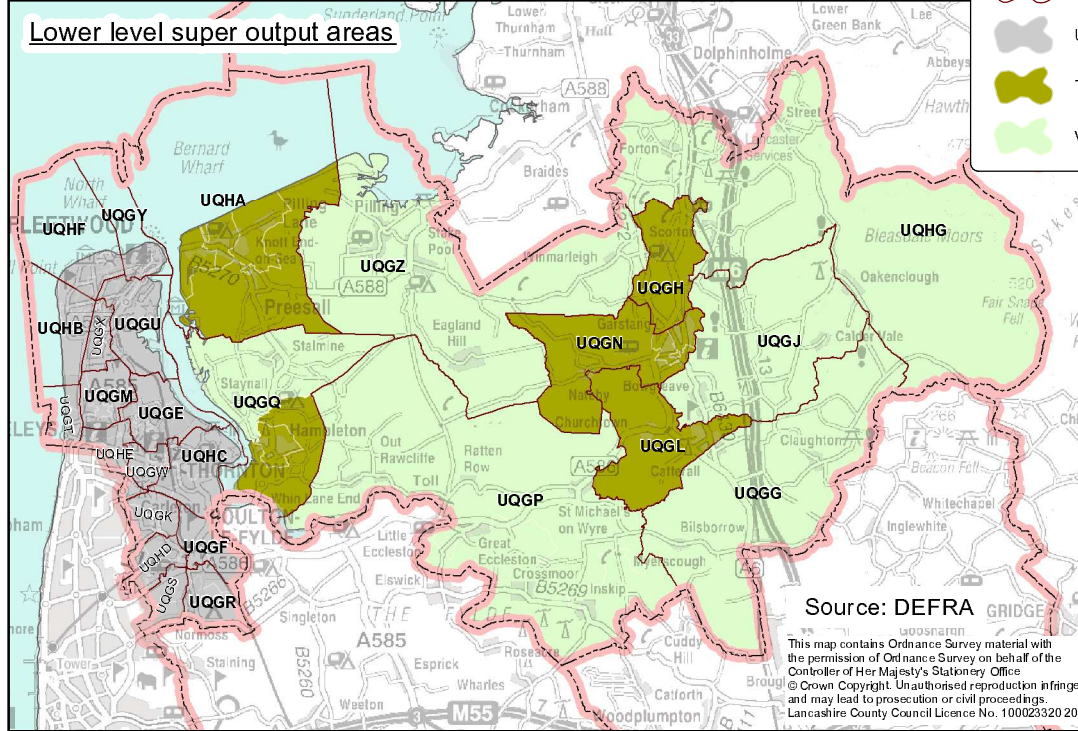

Wyre. Rural - Urban definitions - 4 geographies

District boundaries

Ward boundaries

Urban

Town and Fringe

Village, Hamlet & Isolated Dwellings