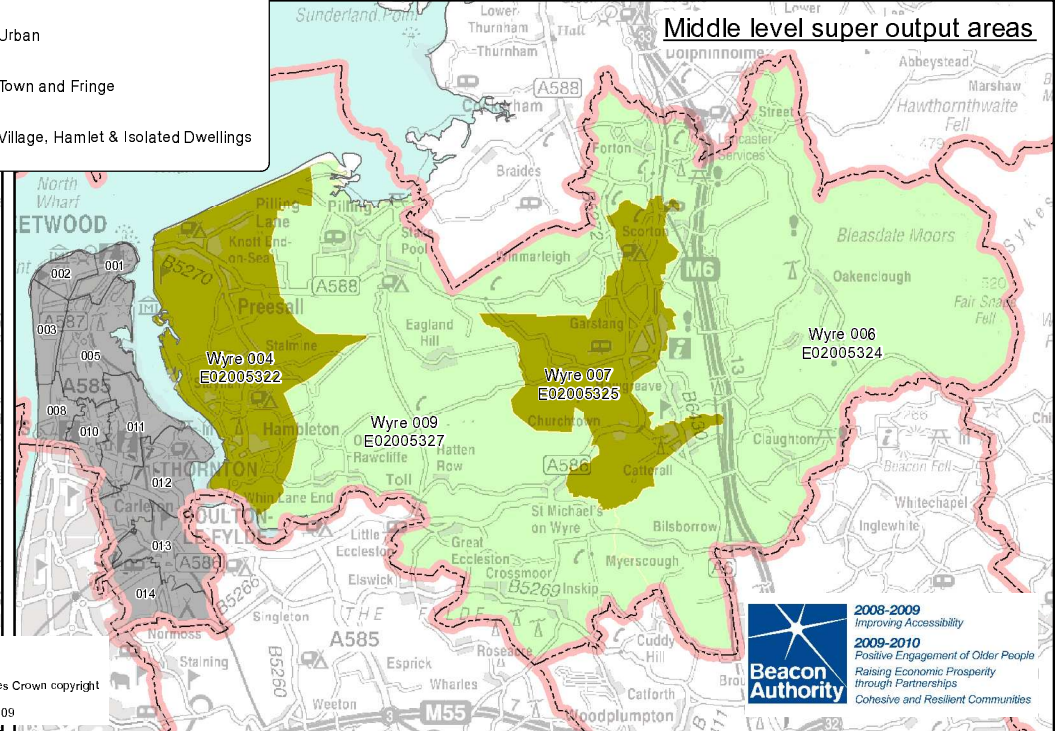

Wyre. Rural - Urban definitions - 4 geographies

District boundaries

Ward boundaries

Urban

Town and Fringe

Village, Hamlet & Isolated Dwellings