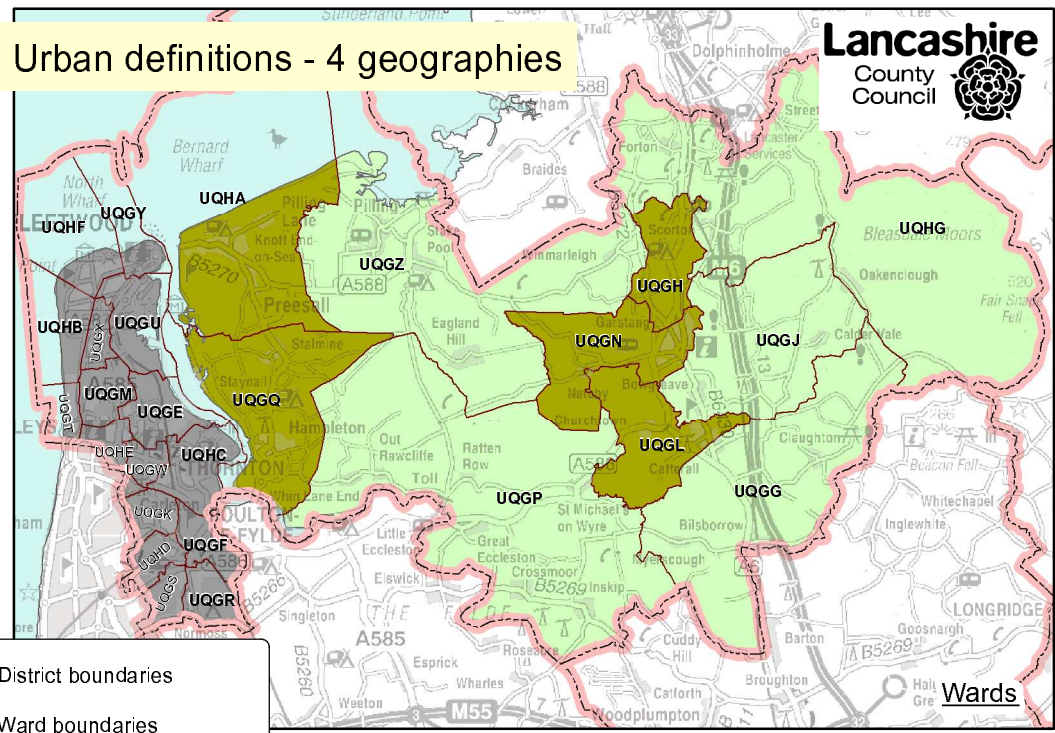

Wyre. Rural - Urban definitions - 4 geographies

District boundaries

Ward boundaries

Urban

Town and Fringe

Village, Hamlet & Isolated Dwellings