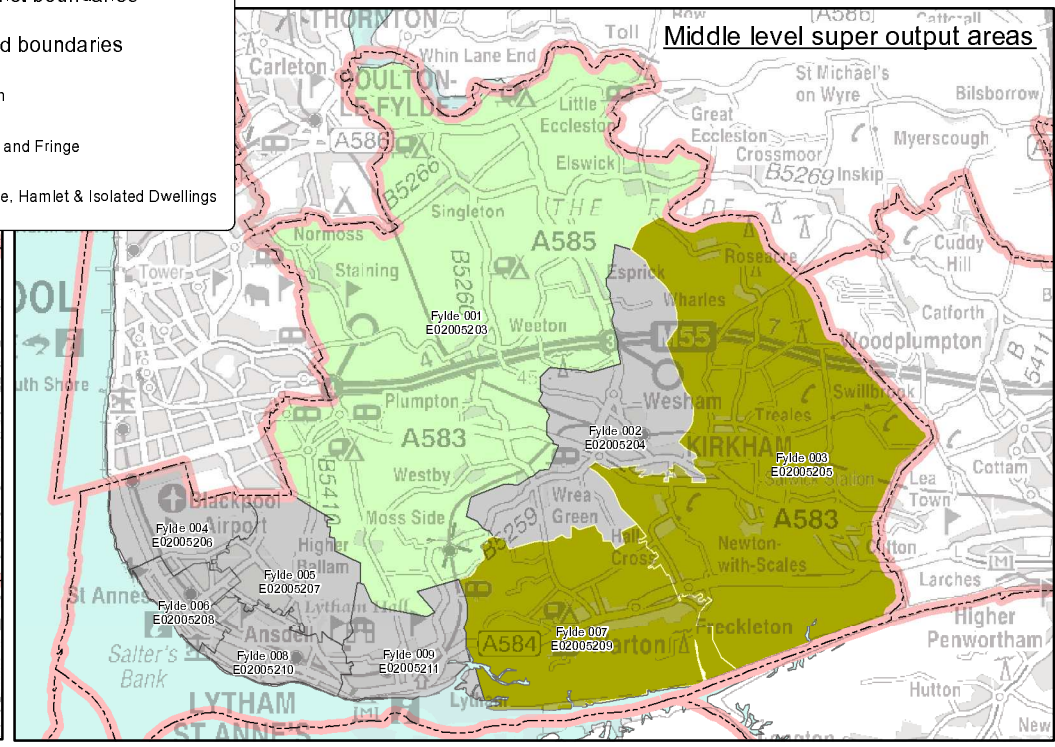

Fylde. Rural - Urban definitions - 4 geographies

- District boundaries
- Ward boundaries
- Urban
- Town and Fringe
- Village, Hamlet & Isolated Dwellings

Lower level super output areas

This map contains Ordnance Survey material with the permission of Ordnance Survey on behalf of the Controller of Her Majesty's Stationary Office © Crown Copyright. Unauthorised reproduction infringes Crown copyright and may lead to prosecution or civil proceedings. Lancashire County Council Licence No. 10002320 2009

Source: DEFRA

Middle level super output areas