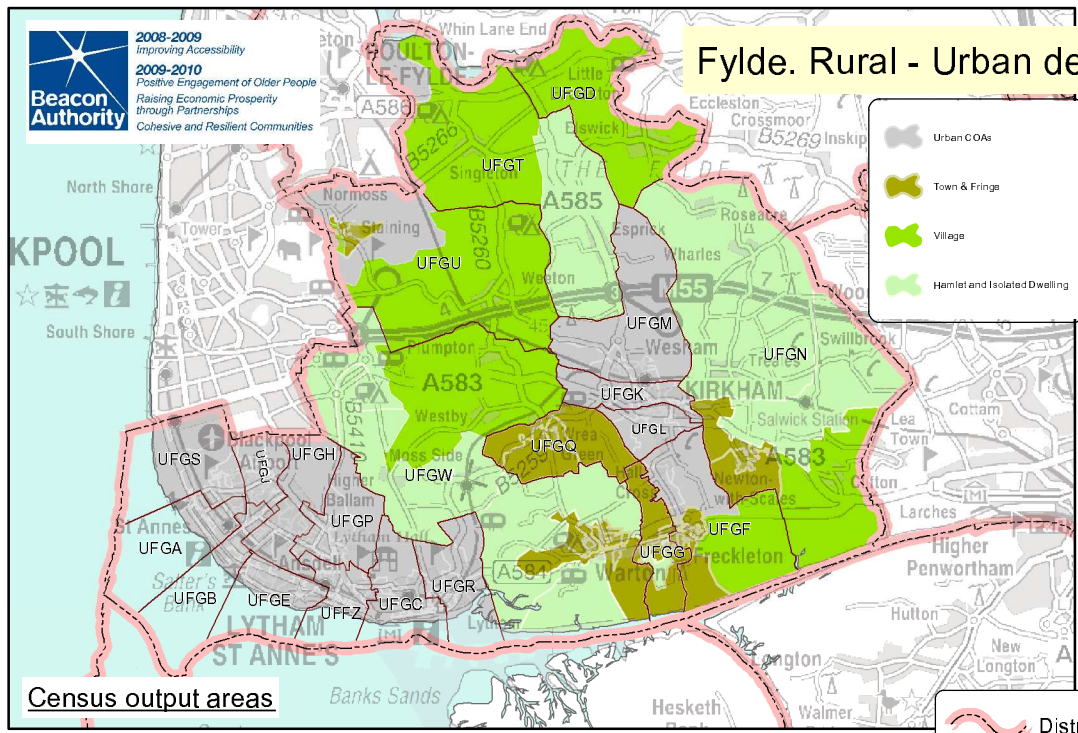

Fylde. Rural - Urban definitions - 4 geographies

- District boundaries
- Ward boundaries
- Urban
- Town and Fringe
- Village, Hamlet & Isolated Dwellings

Lower level super output areas

This map contains Ordnance Survey material with the permission of Ordnance Survey on behalf of the Controller of Her Majesty's Stationary Office © Crown Copyright. Unauthorised reproduction infringes Crown copyright and may lead to prosecution or civil proceedings. Lancashire County Council Licence No. 10002320 2009

Source: DEFRA

Middle level super output areas