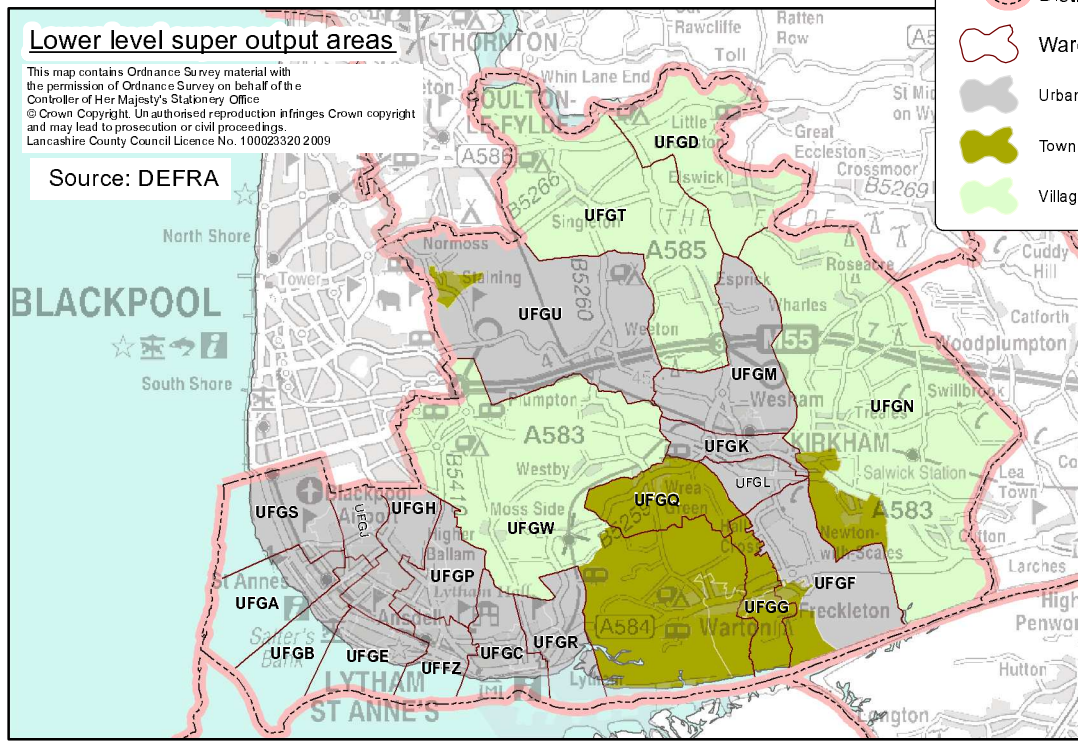

Fylde. Rural - Urban definitions - 4 geographies

- District boundaries
- Ward boundaries
- Urban
- Town and Fringe
- Village, Hamlet & Isolated Dwellings

Lower level super output areas

This map contains Ordnance Survey material with the permission of Ordnance Survey on behalf of the Controller of Her Majesty's Stationary Office © Crown Copyright. Unauthorised reproduction infringes Crown copyright and may lead to prosecution or civil proceedings. Lancashire County Council Licence No. 10002320 2009

Source: DEFRA

Middle level super output areas