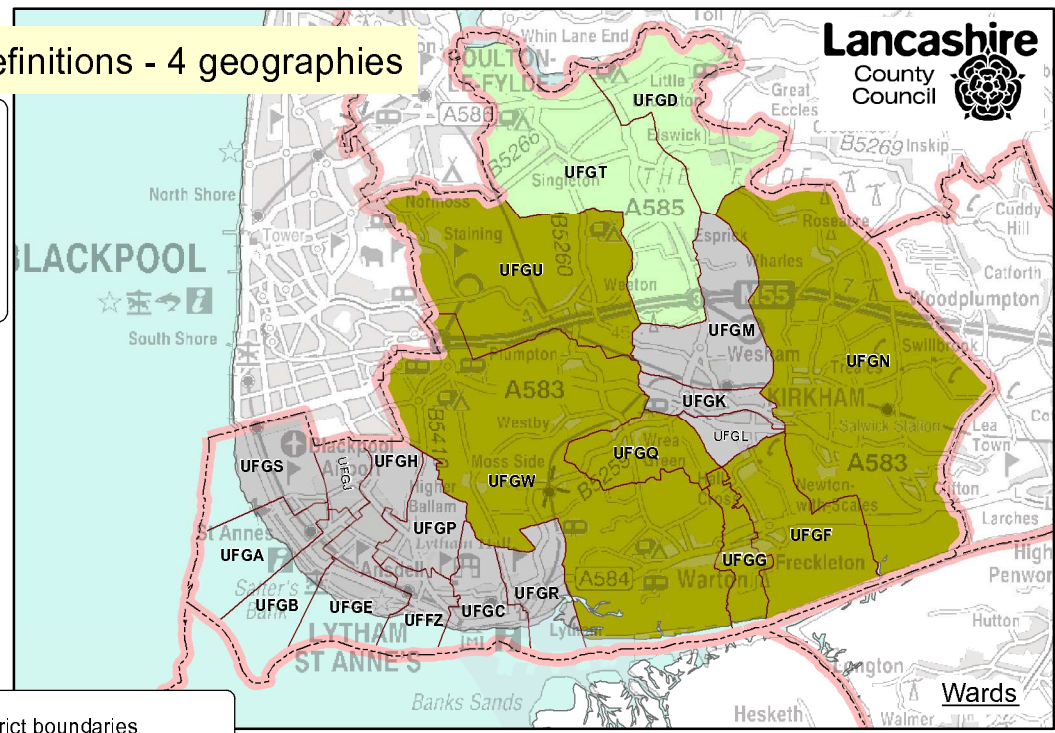

Fylde. Rural - Urban definitions - 4 geographies

- District boundaries
- Ward boundaries
- Urban
- Town and Fringe
- Village, Hamlet & Isolated Dwellings

Lower level super output areas

This map contains Ordnance Survey material with the permission of Ordnance Survey on behalf of the Controller of Her Majesty's Stationary Office © Crown Copyright. Unauthorised reproduction infringes Crown copyright and may lead to prosecution or civil proceedings. Lancashire County Council Licence No. 10002320 2009

Source: DEFRA

Middle level super output areas