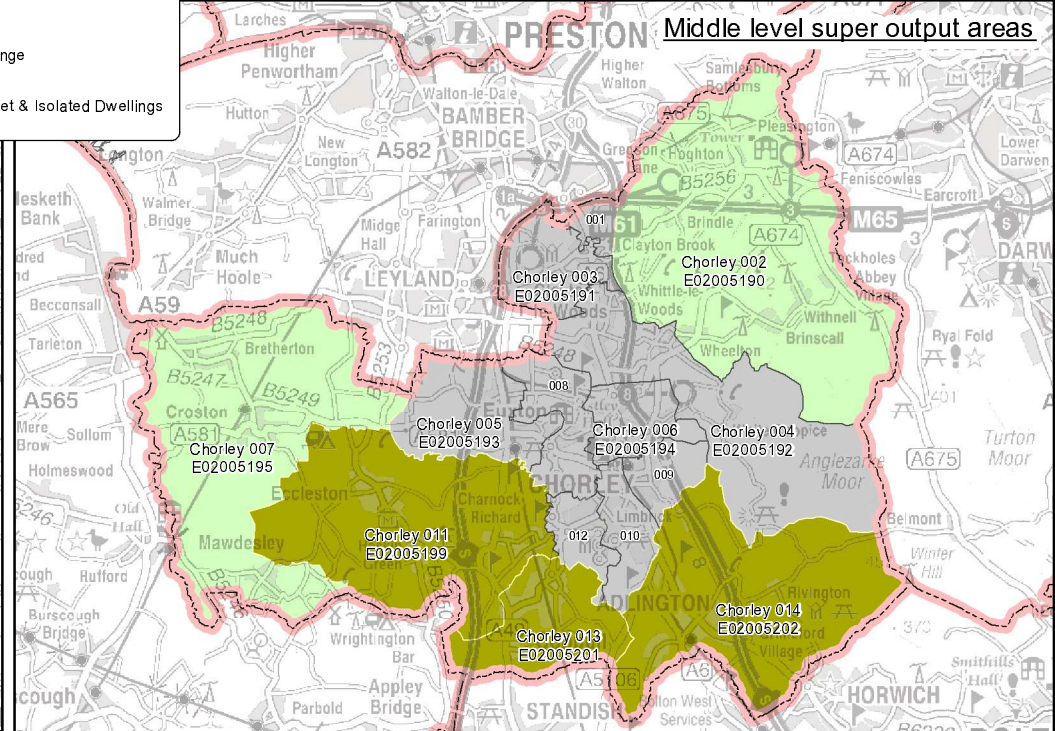

Chorley. Rural - Urban definitions - 4 geographies

Source: DEFRA

- Urban COAs
- Town & Fringe
- Village
- Hamlet and Isolated Dwelling

- District boundaries
- Ward boundaries
- Urban
- Town and Fringe
- Village, Hamlet & Isolated Dwellings

This map contains Ordnance Survey material with the permission of Ordnance Survey on behalf of the Controller of Her Majesty's Stationery Office. © Crown Copyright. Unauthorised reproduction infringes Crown copyright and may lead to prosecution or civil proceedings. Lancashire County Council Licence No. 100023320 2009