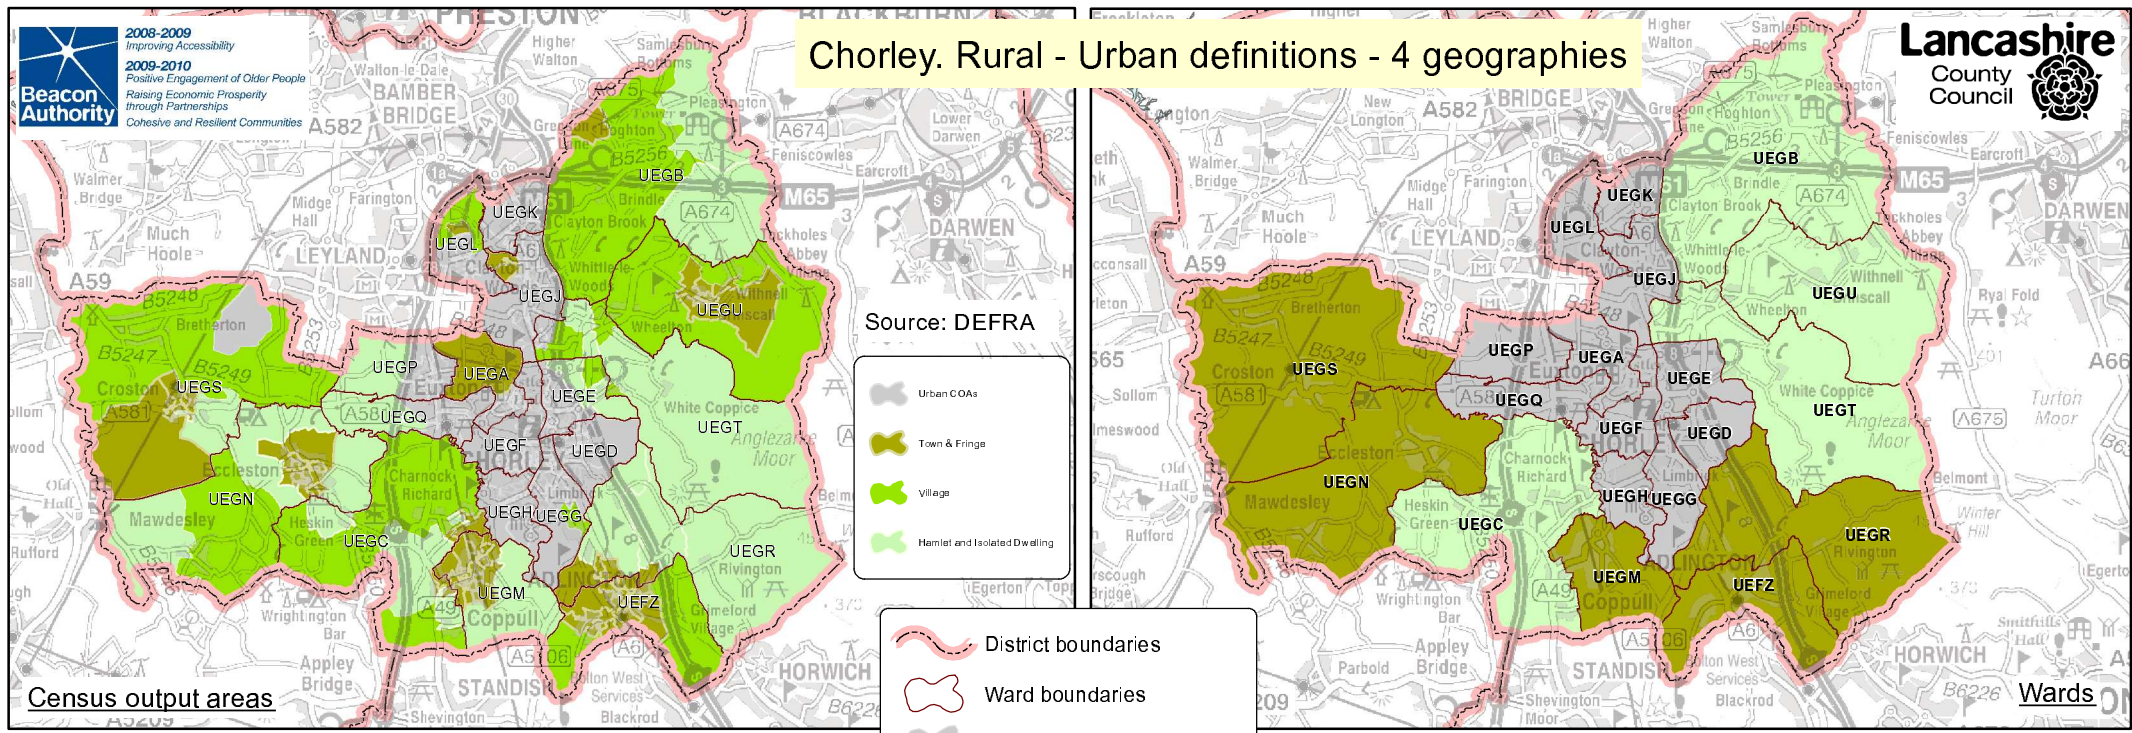

Chorley. Rural - Urban definitions - 4 geographies

Source: DEFRA

- Urban COAs
- Town & Fringe
- Village
- Hamlet and Isolated Dwelling

- District boundaries
- Ward boundaries
- Urban
- Town and Fringe
- Village, Hamlet & Isolated Dwellings

This map contains Ordnance Survey material with the permission of Ordnance Survey on behalf of the Controller of Her Majesty's Stationery Office. © Crown Copyright. Unauthorised reproduction infringes Crown copyright and may lead to prosecution or civil proceedings. Lancashire County Council Licence No. 100023320 2009