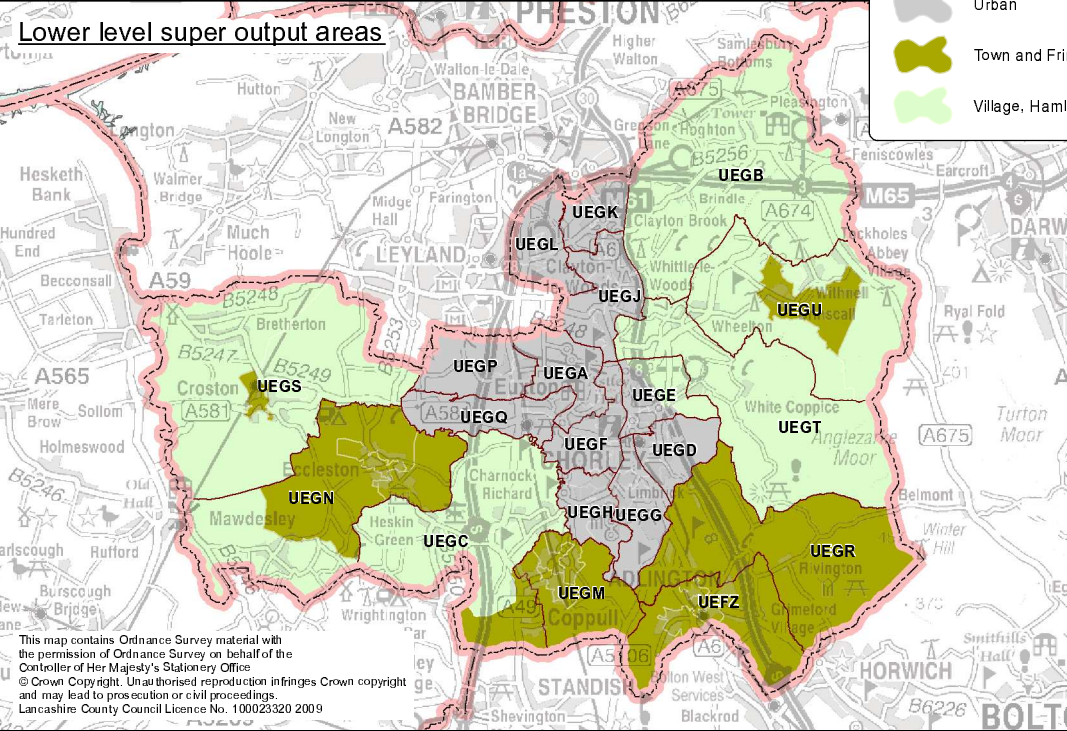

Chorley. Rural - Urban definitions - 4 geographies

Source: DEFRA

- Urban COAs
- Town & Fringe
- Village
- Hamlet and Isolated Dwelling

- District boundaries
- Ward boundaries
- Urban
- Town and Fringe
- Village, Hamlet & Isolated Dwellings

This map contains Ordnance Survey material with the permission of Ordnance Survey on behalf of the Controller of Her Majesty's Stationery Office. © Crown Copyright. Unauthorised reproduction infringes Crown copyright and may lead to prosecution or civil proceedings. Lancashire County Council Licence No. 100023320 2009