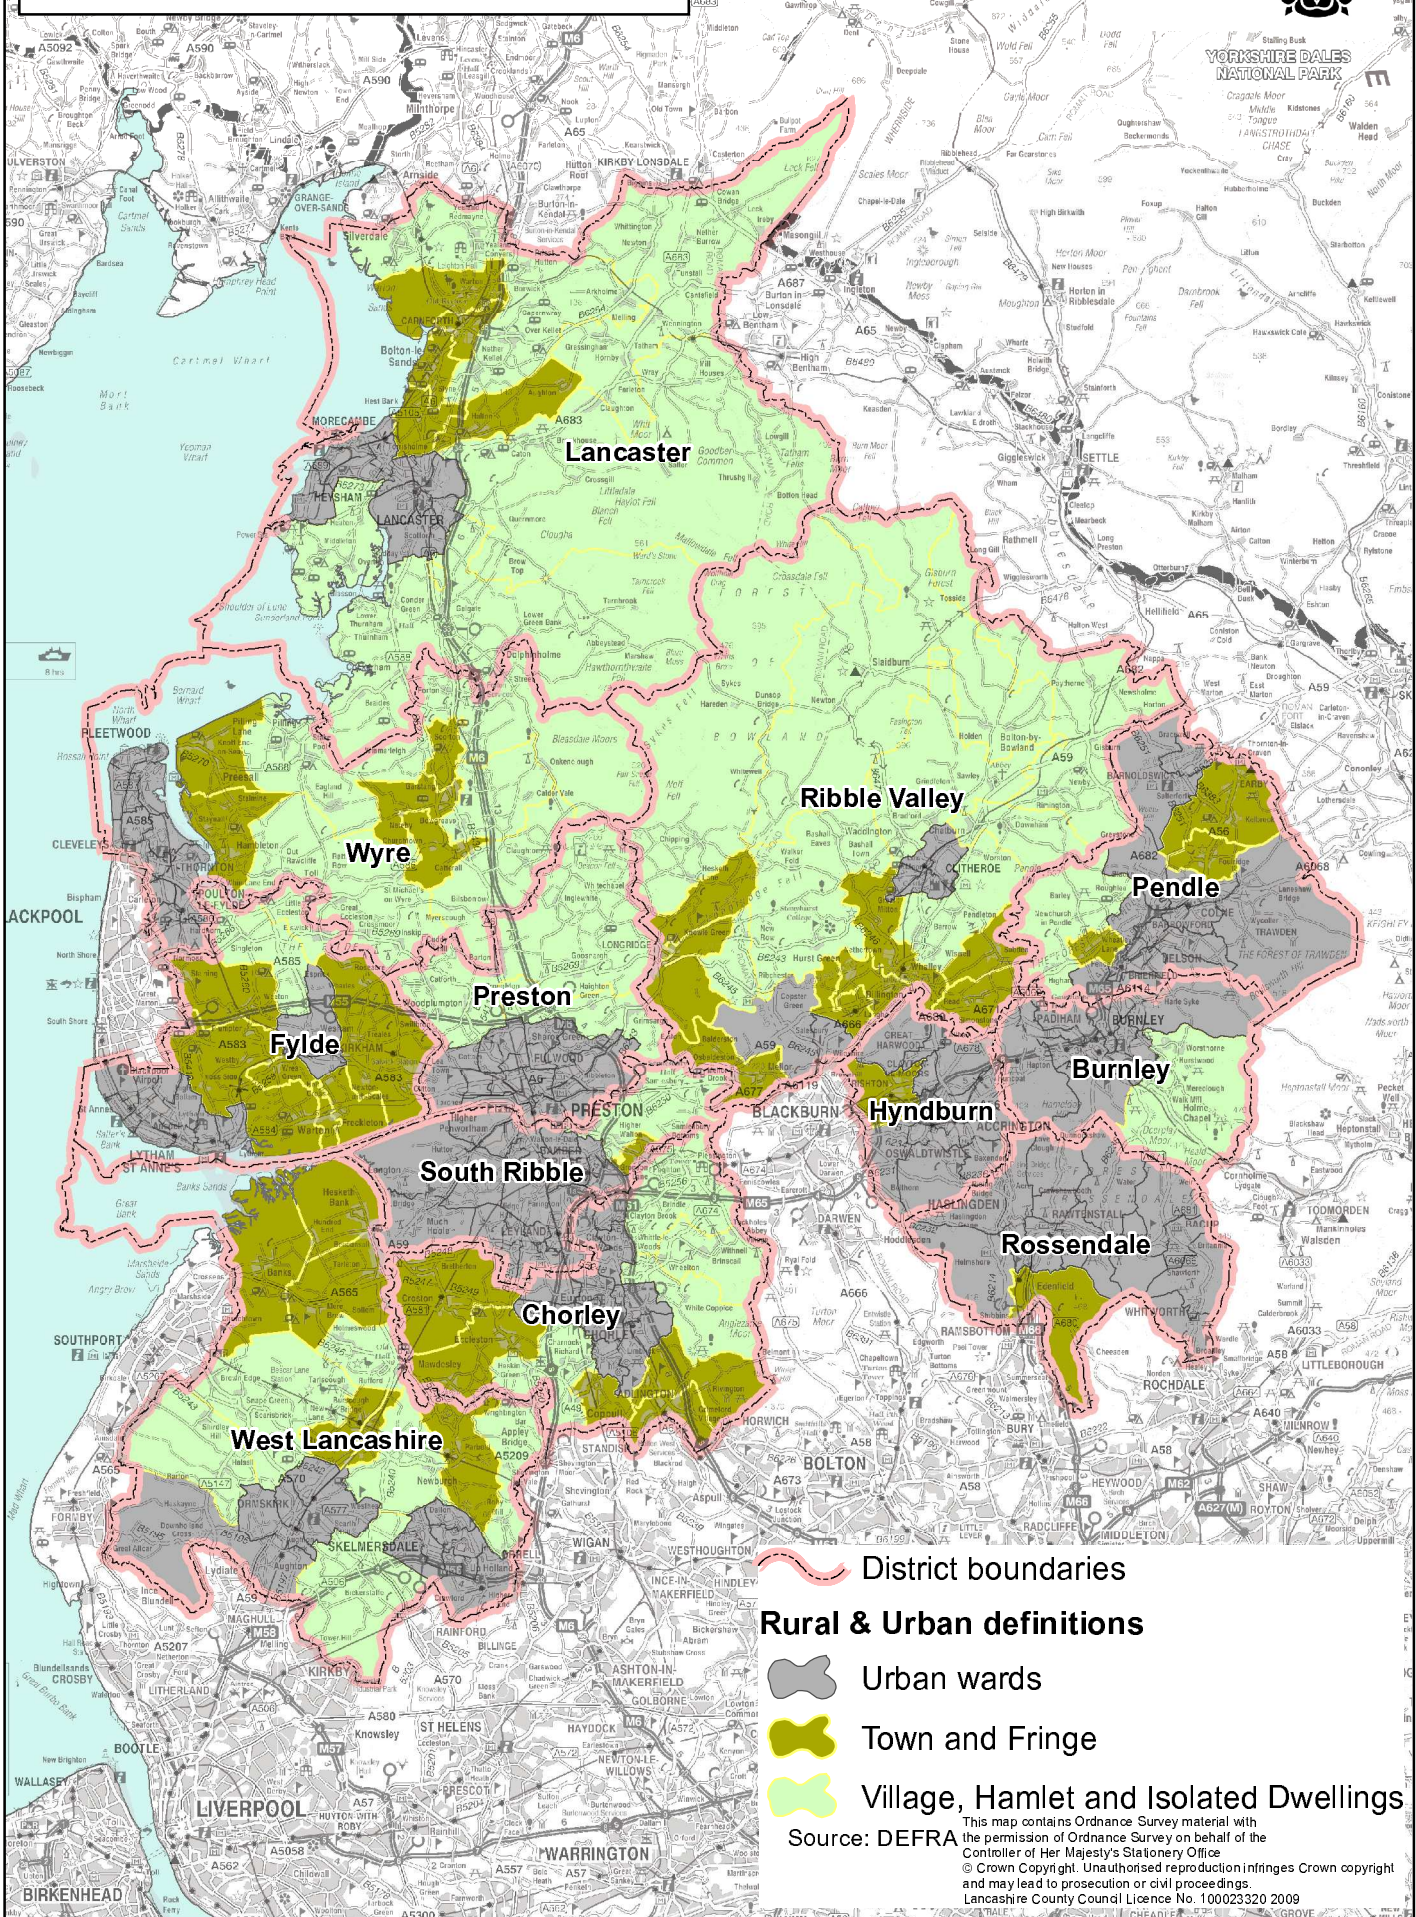

Lancashire. Rural - Urban ward definitions

-  District boundaries
- Rural & Urban definitions**
-  Urban wards
-  Town and Fringe
-  Village, Hamlet and Isolated Dwellings

Source: DEFRA This map contains Ordnance Survey material with the permission of Ordnance Survey on behalf of the Controller of Her Majesty's Stationery Office
 © Crown Copyright. Unauthorised reproduction infringes Crown copyright and may lead to prosecution or civil proceedings.
 Lancashire County Council Licence No. 100023320 2009